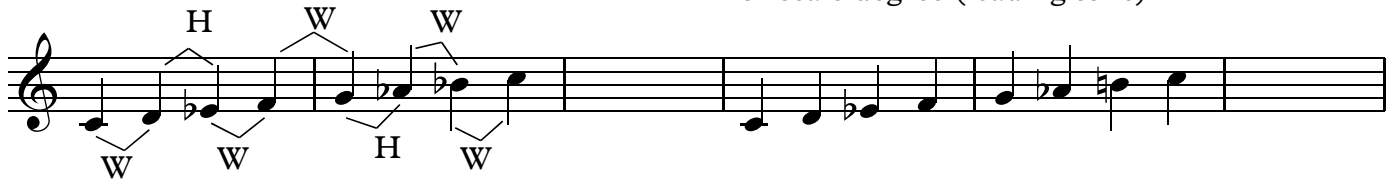

Major and Minor Scale Cheat Sheet

Major Tetrachord = WWH
 Major Scale = WWHW WWH

A half-step is the smallest interval on the keyboard.
 A whole-step is two half-steps.

Natural Minor Scale = WHWWHWW

Note that to get from C Major to C Natural Minor, we lower the 3rd, 6th, and 7th scale degree

Harmonic Minor - raised 7th scale degree (leading tone)

Melodic Minor - ascending - raised 6th and 7th scale degrees

Melodic Minor - descending - same as natural minor